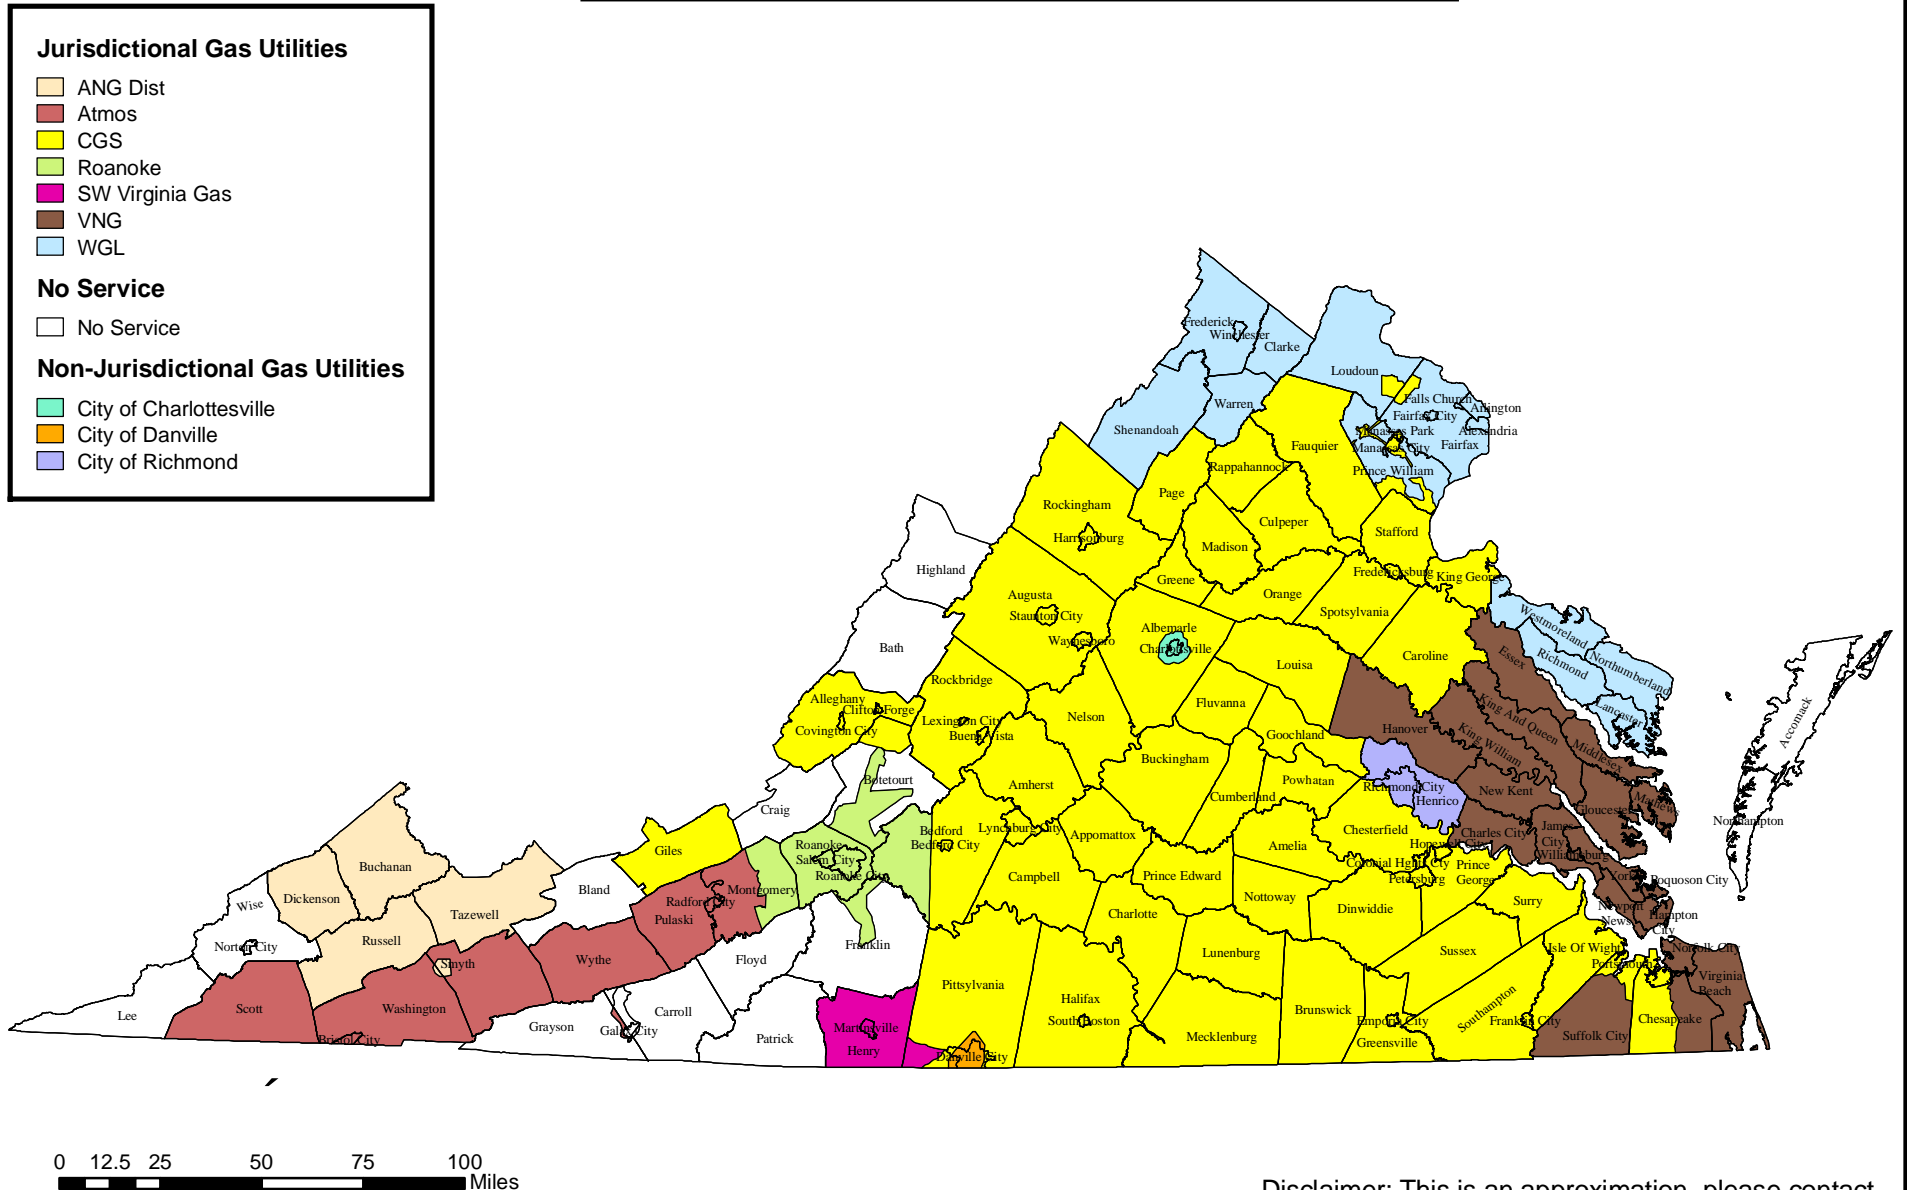

Natural Gas Service Territories

Source: State Corporation Commission, 2012
 Created by: Division of Energy Regulation, 2012

Disclaimer: This is an approximation, please contact the Division of Energy Regulation for an official electric territory map.