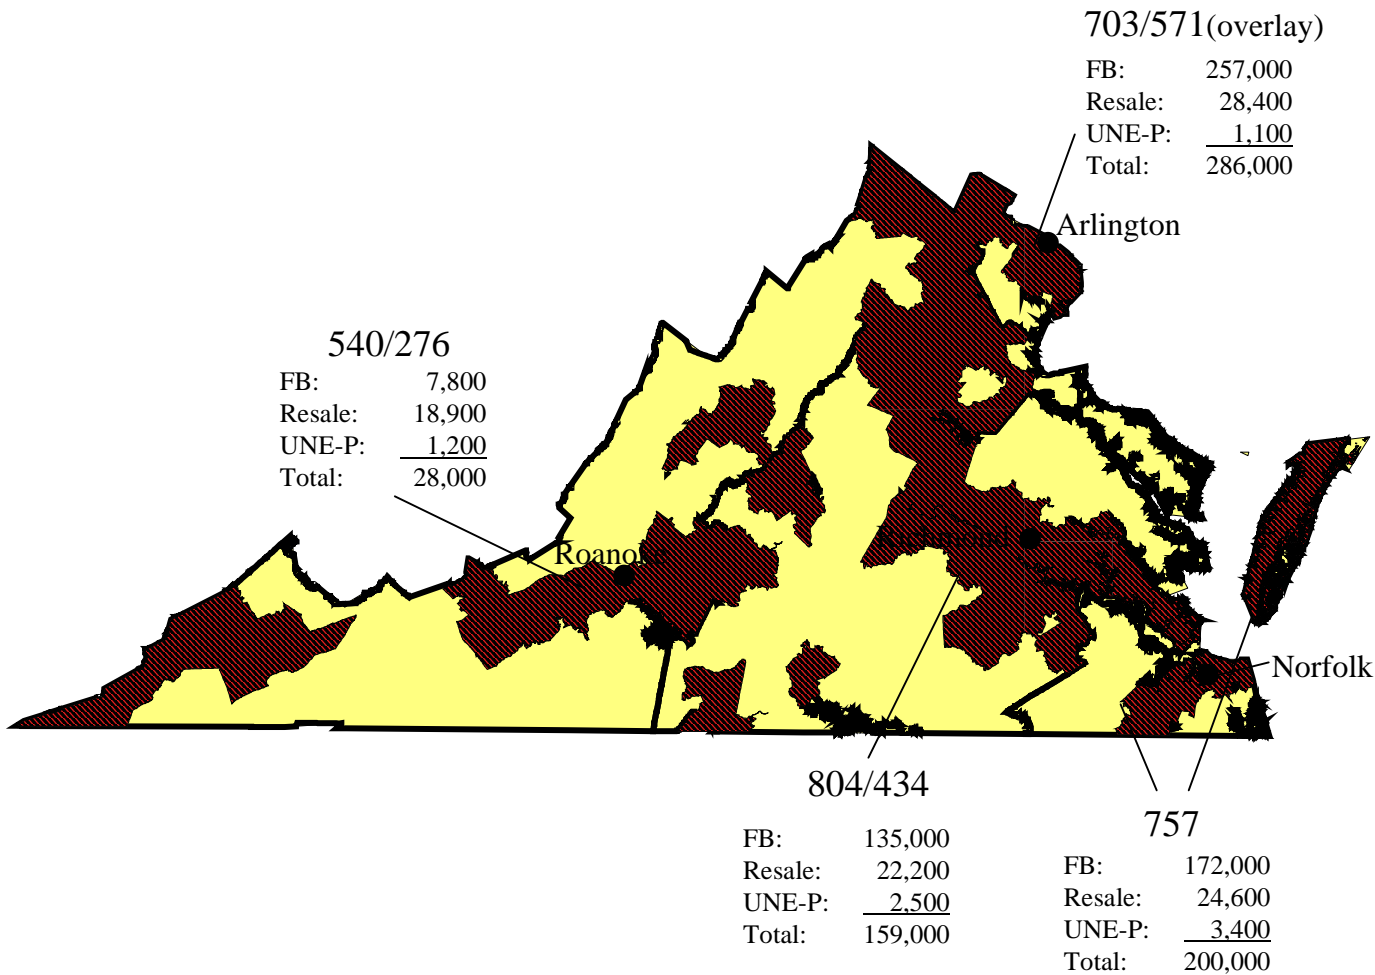

Total CLEC Lines by Area Code

Facilities-Based (utilizing CLEC switches), Resale, and Platforms*

Total: 673,000

Verizon's territory formerly served by Bell Atlantic

*Totals may not equal the sum of the parts due to rounding.