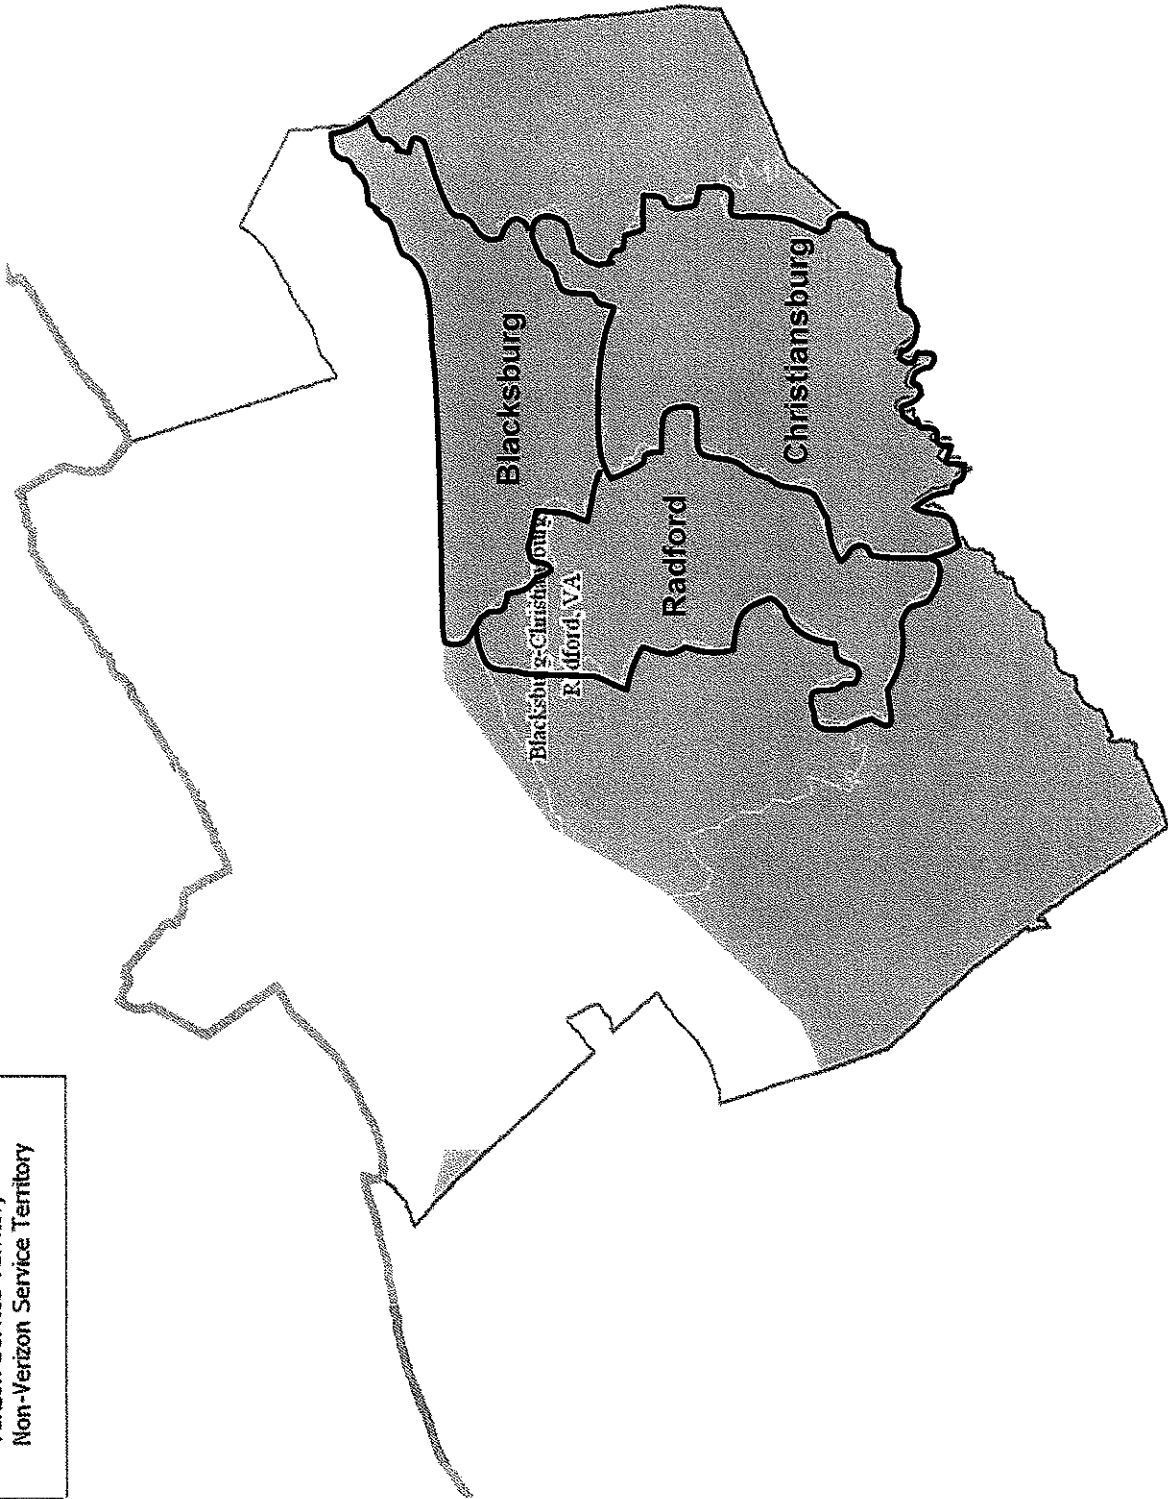

# Wireless Coverage Area by Wireless Carrier

Zip = 24060 Blacksburg

**Motorola**  
**Q**  
**Only \$99.99\***

**RAZR SALE**

**PERSONALIZE YOUR PHONE!**

- RINGTONES
- GAMES

LEARN MORE

Shop NTELOS Wireless