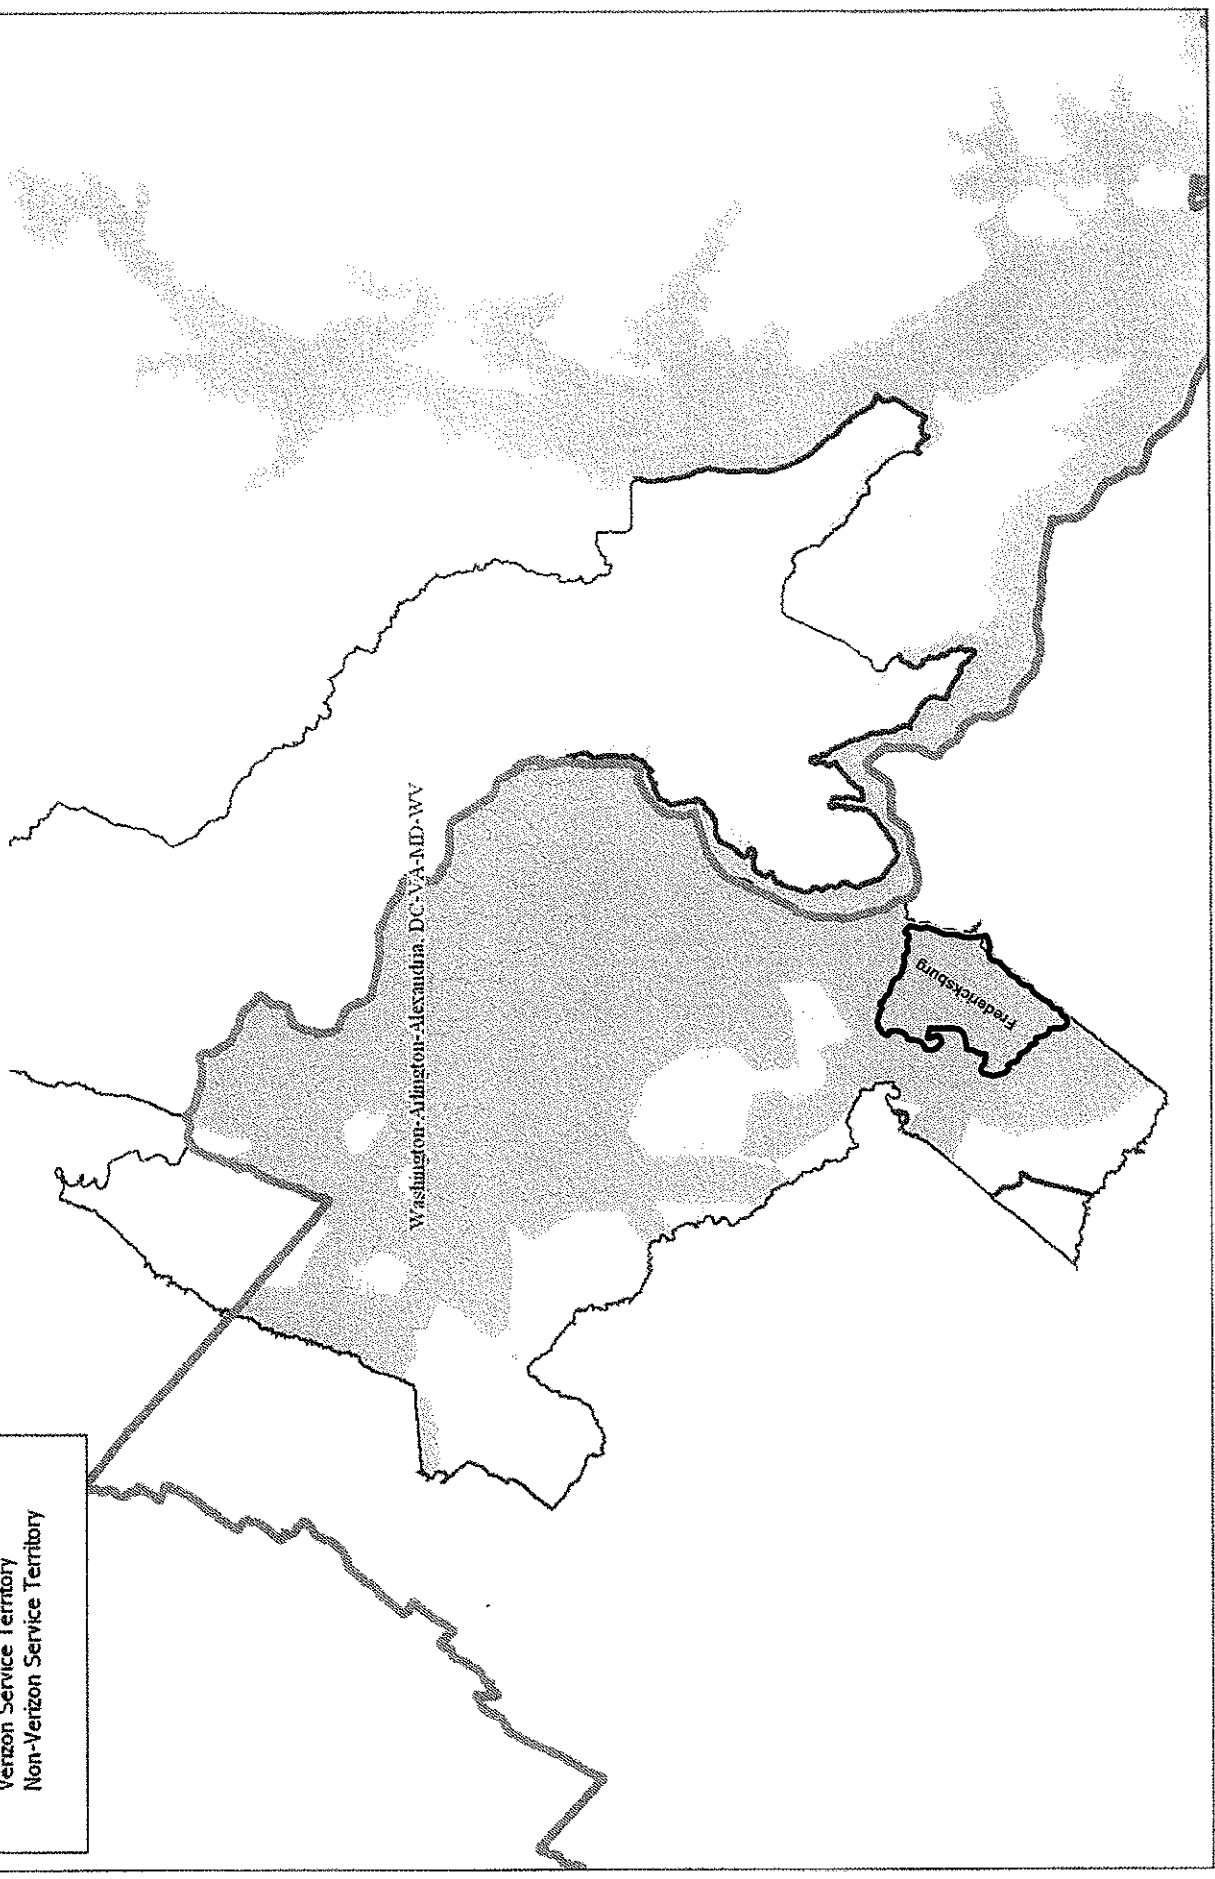

Wireless Coverage Area by Wireless Carrier

Virginia Wireless Coverage

Sprint Coverage Area

Verizon Service Territory

Non-Verizon Service Territory

Enter your search question here

[Phones](#) | [Plans](#) | [Services](#) | [Accessories](#) | [Promotions](#) | [Coverage Maps](#) | [Shopping Cart](#) | [En Español](#)

PLAN | PHONES | SERVICES | ACCESSORIES

CHAT ONLINE WITH
OUR SALES REPS

ORDER BY PHONE
(866-866-7509)

Retrieve my Saved Cart

You are shopping in Fredericksburg, VA 22401

☐ Narrow My List > ☐ Nextel Direct Connect® Plans ☐ Individual Plans ☐ Family Plans ☐ Business Plans ☐ Data Plans

Simply Everything™ Plans

Everything your phone, PDA or smartphone can do nationwide — text, surf, email, listen, watch, find and, of course, talk — on one simple plan.

This plan includes
Unlimited mobile internet and messaging: Web surfing, email, GPS Navigation, Sprint Music, Sprint TV®, BlackBerry® Internet Services (BIS), text, pictures, video
Domestic long distance and roaming
900/450 plans: Unlimited mobile to mobile, night calling starting at 7 p.m. and weekends
For multiple lines, call 1-866-866-7509 to order
Standard features

Anytime Minutes	Monthly Price	Additional Anytime Minutes
450	$69.99	45¢/min
900	$89.99	40¢/min
Unlimited	$99.99	Unlimited

Buy online and save.
Easy. Secure. Convenient.

- > Save instantly on phones
- > Free shipping and activation
- > 30-Day risk-free guarantee