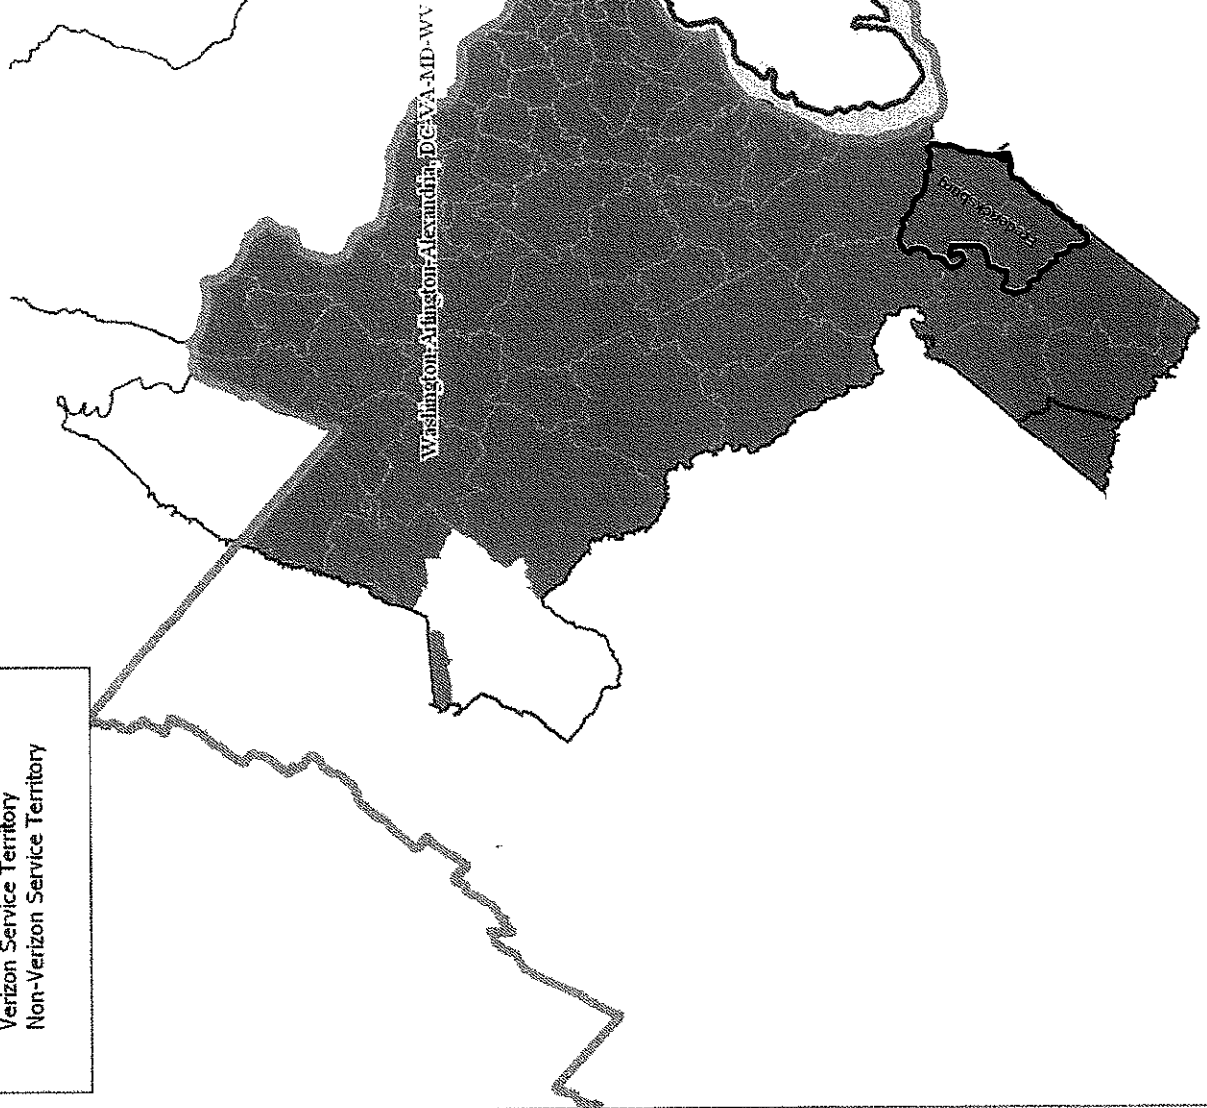

# Wireless Coverage Area by Wireless Carrier

Virginia Wireless Coverage

■ Cingular Coverage Area

■ Verizon Service Territory

■ Non-Verizon Service Territory

Coverage area: 22401 (FREDERICKSBUF

Individual Plans