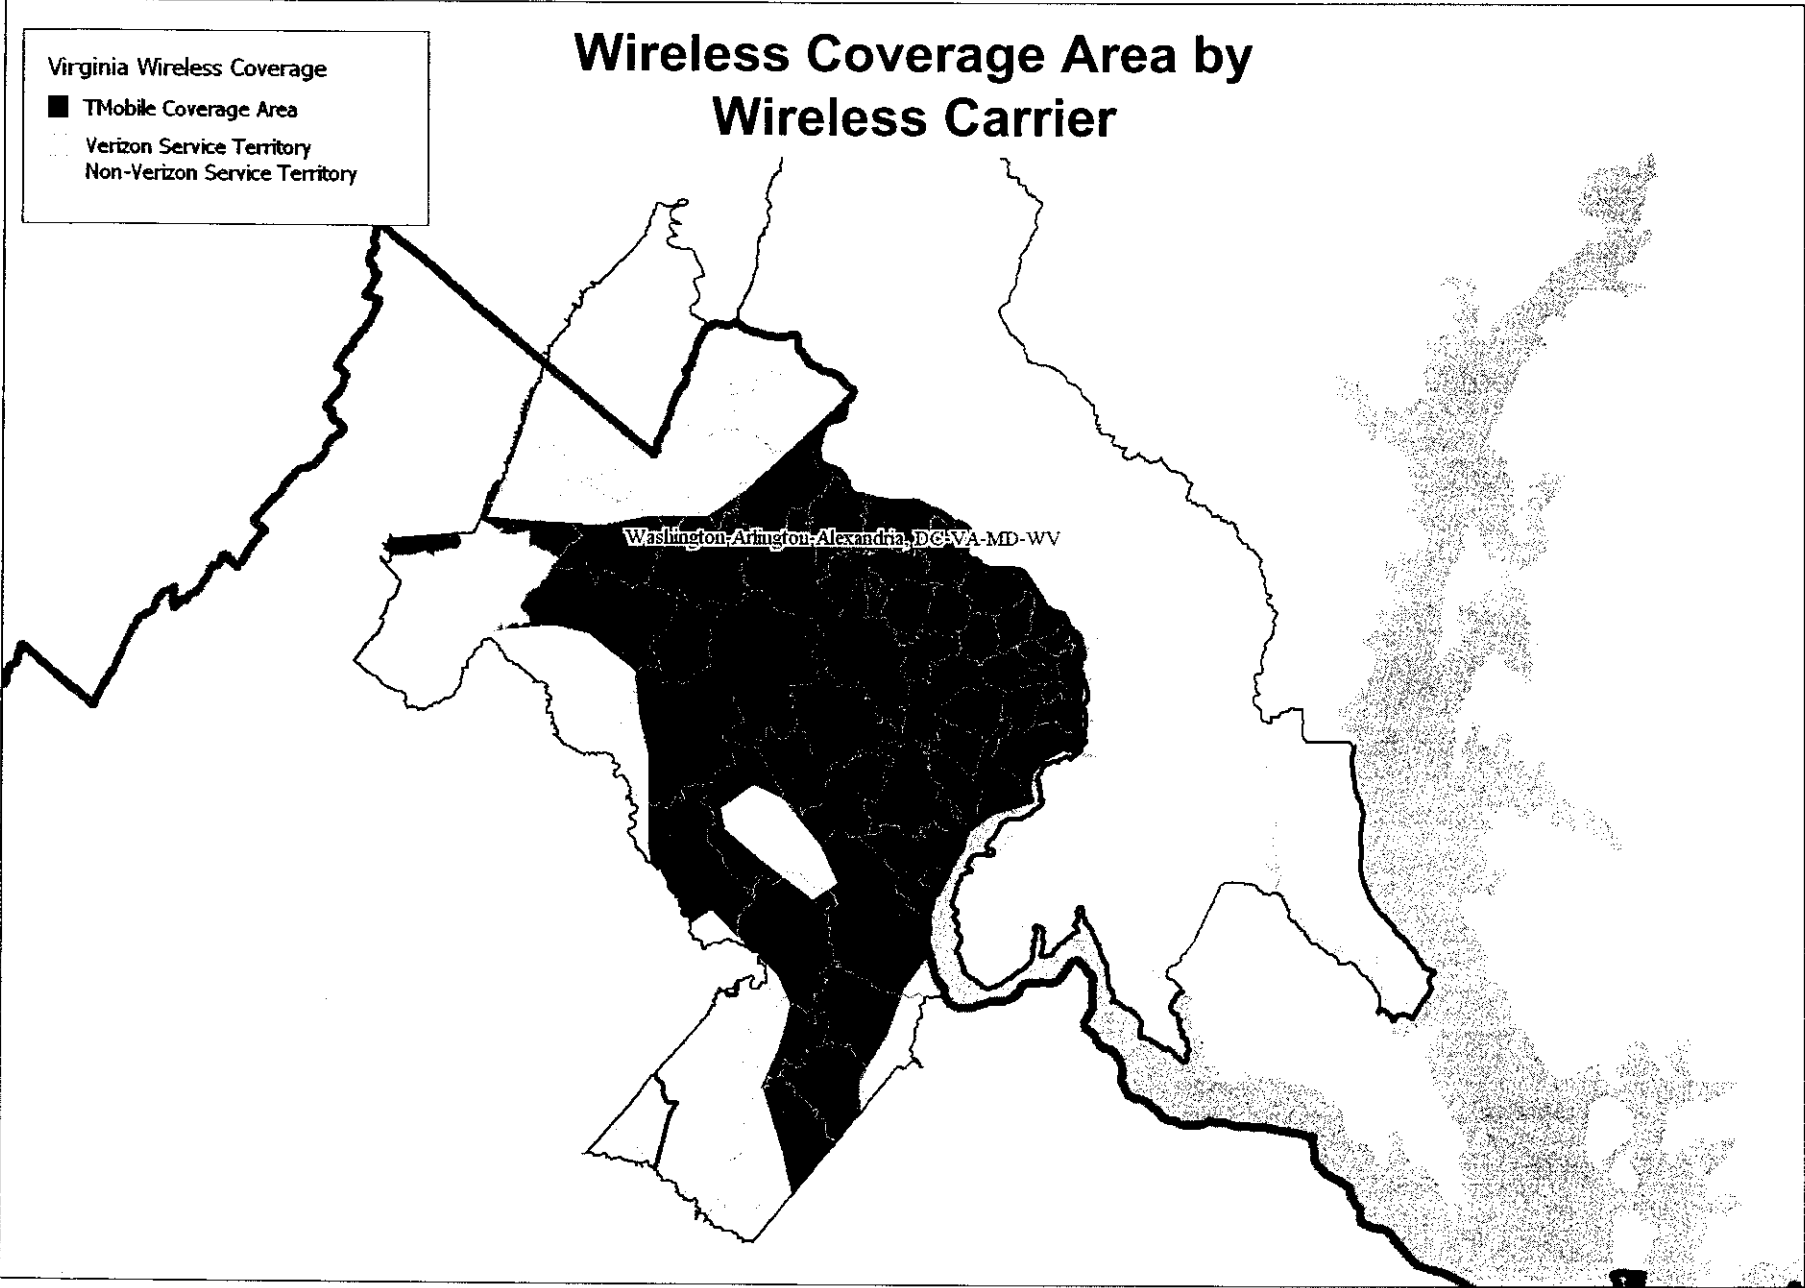

© 2008 Sprint. All rights reserved.

Exhibit WAA-11, page 5 of 6

Individual Plans

[↑ top](#)

Get great value with the most minutes. National plans give you free domestic long distance and no digital roaming charges anywhere across the US. All individual plans require a two-year contract. Choose a regional plans for free long distance and no digital roaming charges while you're inside the specified region. Click on the plan name for specific region details.